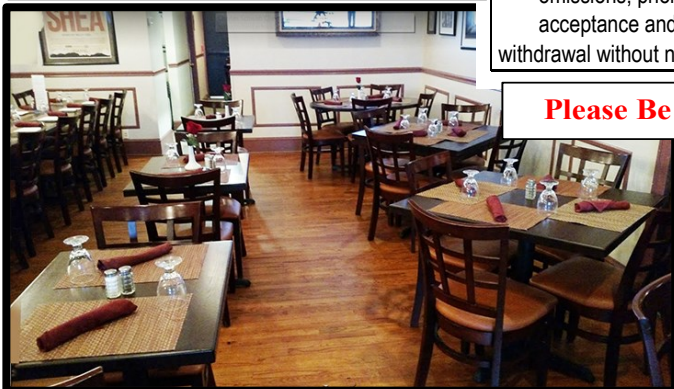

Legendary Nassau Restaurant

Hicksville, Bethpage, Wantagh Market

Broadway Location – 100 Seats with Party Room + Full Bsmt

3,000 SF – 10 Year Lease - \$7,600/Mo Inc RE Tax

40' Long Bar + High Table Dining