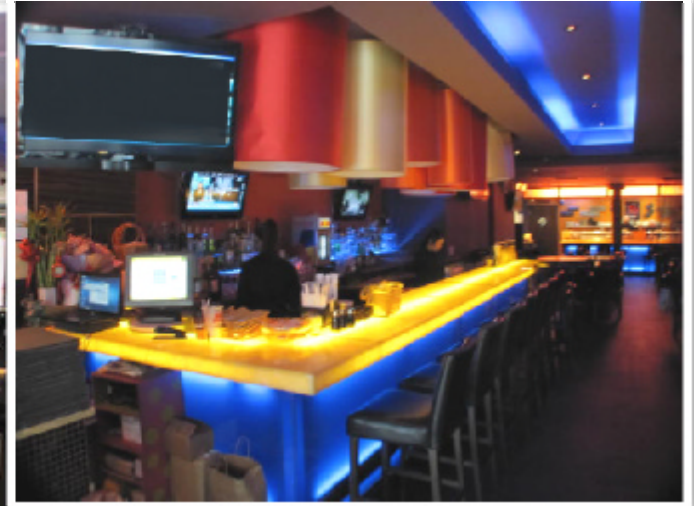

Murray Hill Beauty

Designer Showcase - 80 Dining Seats + Large Bar – Full Bsmt
Avenue Frontage – Sidewalk Café - \$17,500/mo Long Term

Business for sale

\$499,888

With Terms for Qualified Buyer

A Turnkey Opportunity in a Strong Neighborhood
High Pedestrian Traffic Area with Good Exposure
Plenty of Activity for Lunch, Dinner and Late Nite
Strong Office, Retail and Residential Activity