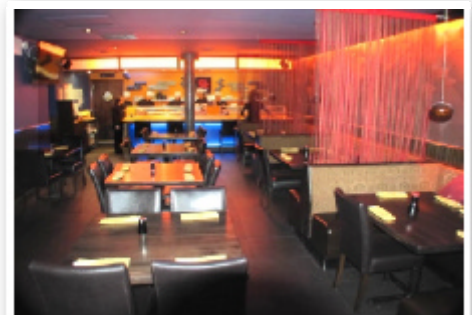

All information is from sources deemed reliable. Offerings are made subject to errors, omissions, prior acceptance and withdrawal without notice